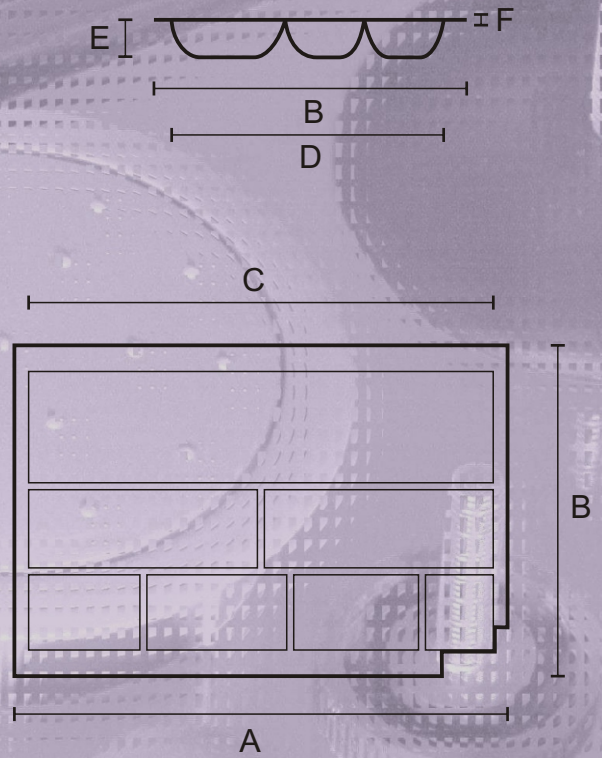

Pentrays

A4 Cut Out Tray

	Dimensions (mm)
A	328
B	220
C	309
D	178
E	22
F	2

Available with or without company logo, (Artwork required. Subject to Tooling charge).