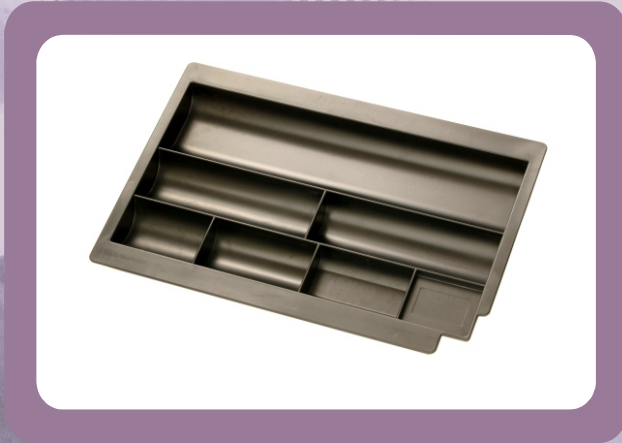

Pentrays

A4 Cut Out Tray

	Dimensions (mm)
A	328
B	220
C	309
D	178
E	22
F	2

Available with or without company logo, (Artwork required. Subject to Tooling charge).