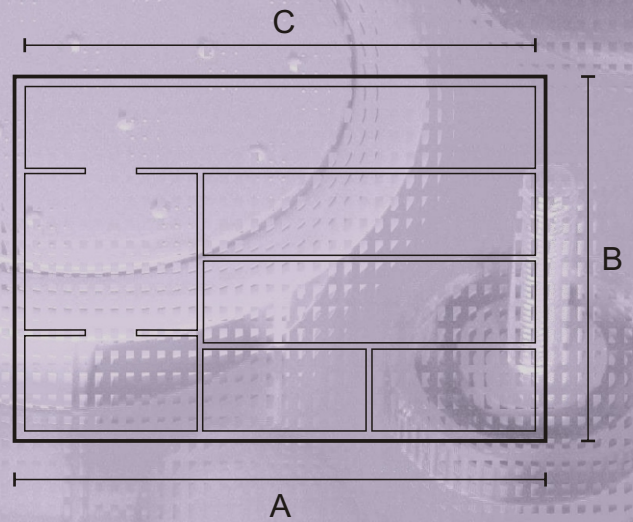

Pentrays

Pentray 369 x 238

	Dimensions (mm)
A	369
B	238
C	358
D	222
E	29
F	2

Pentray 375 x 238

	Dimensions (mm)
A	375
B	238
C	358
D	222
E	29
F	2

Available with or without company logo, (Artwork required. Subject to tooling charge).