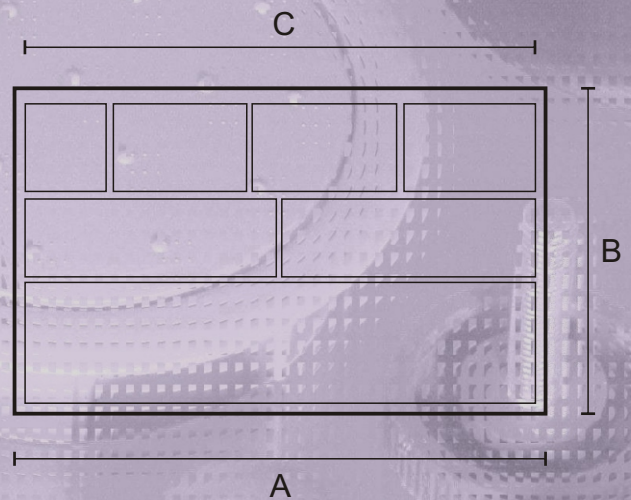

Pentrays

A4 Pentray

	Dimensions (mm)
A	346
B	212
C	326
D	176
E	27
F	2

A4 Special

	Dimensions (mm)
A	336
B	212
C	326
D	176
E	27
F	2

Available with or without company logo, (Artwork required. Subject to tooling charge).