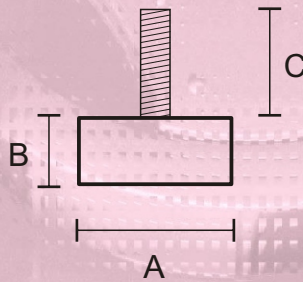

Feet / Height Adjusters

Square Foot

	Dimensions (mm)
A	25
B	10
C	M8 Stud - 10 ~ 35

Available with M8 thread only.