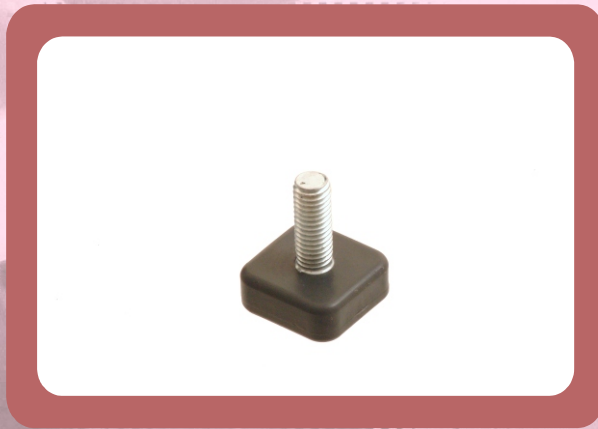

Feet / Height Adjusters

Square Foot

	Dimensions (mm)
A	25
B	10
C	M8 Stud - 10 ~ 35

Available with M8 thread only.