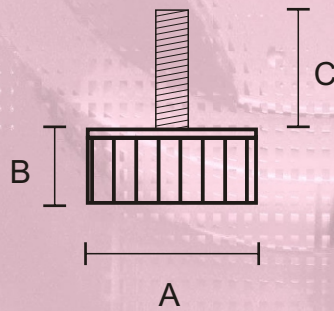

## Feet / Height Adjusters

40mm Foot

	Dimensions (mm)
A	40
B	10
C	M8 Stud - 10 ~ 35

Available with M8 thread only.