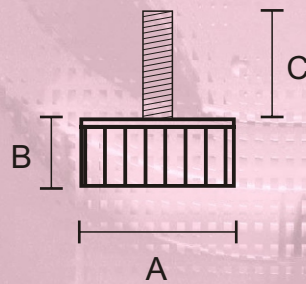

Feet / Height Adjusters

30mm Foot

	Dimensions (mm)
A	30
B	10
C	M8 Stud - 10 ~ 35

Available with M8 thread only.