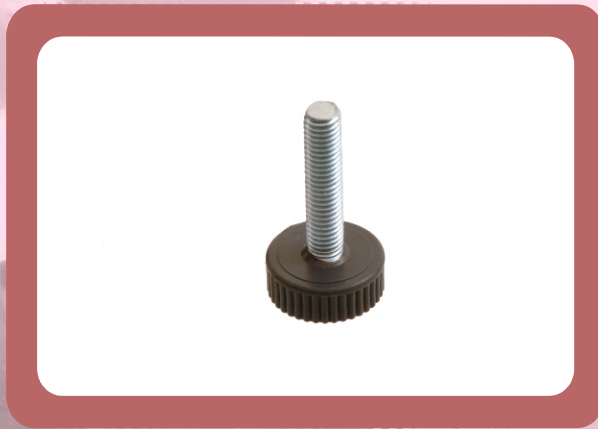

Feet / Height Adjusters

25mm Foot

	Dimensions (mm)
A	25
B	10
C	M8 Stud - 10 ~ 35

Available with M8 thread only.