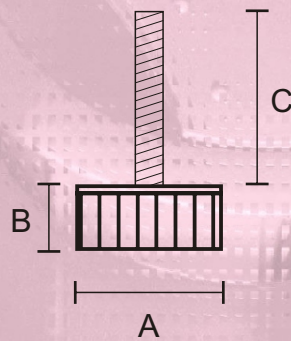

Feet / Height Adjusters

25mm Foot

	Dimensions (mm)
A	25
B	10
C	M8 Stud - 10 ~ 35

Available with M8 thread only.