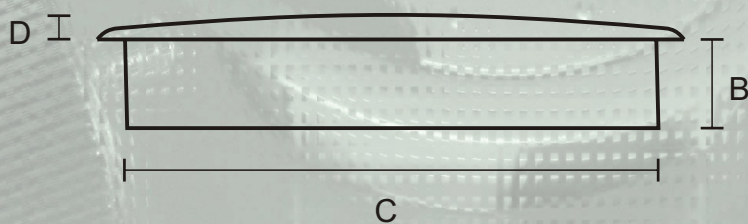

## Cable Ports

65mm Cable Port

|   | Dimensions (mm) |
|---|-----------------|
| A | 77              |
| B | 16              |
| C | 65              |
| D | 5               |